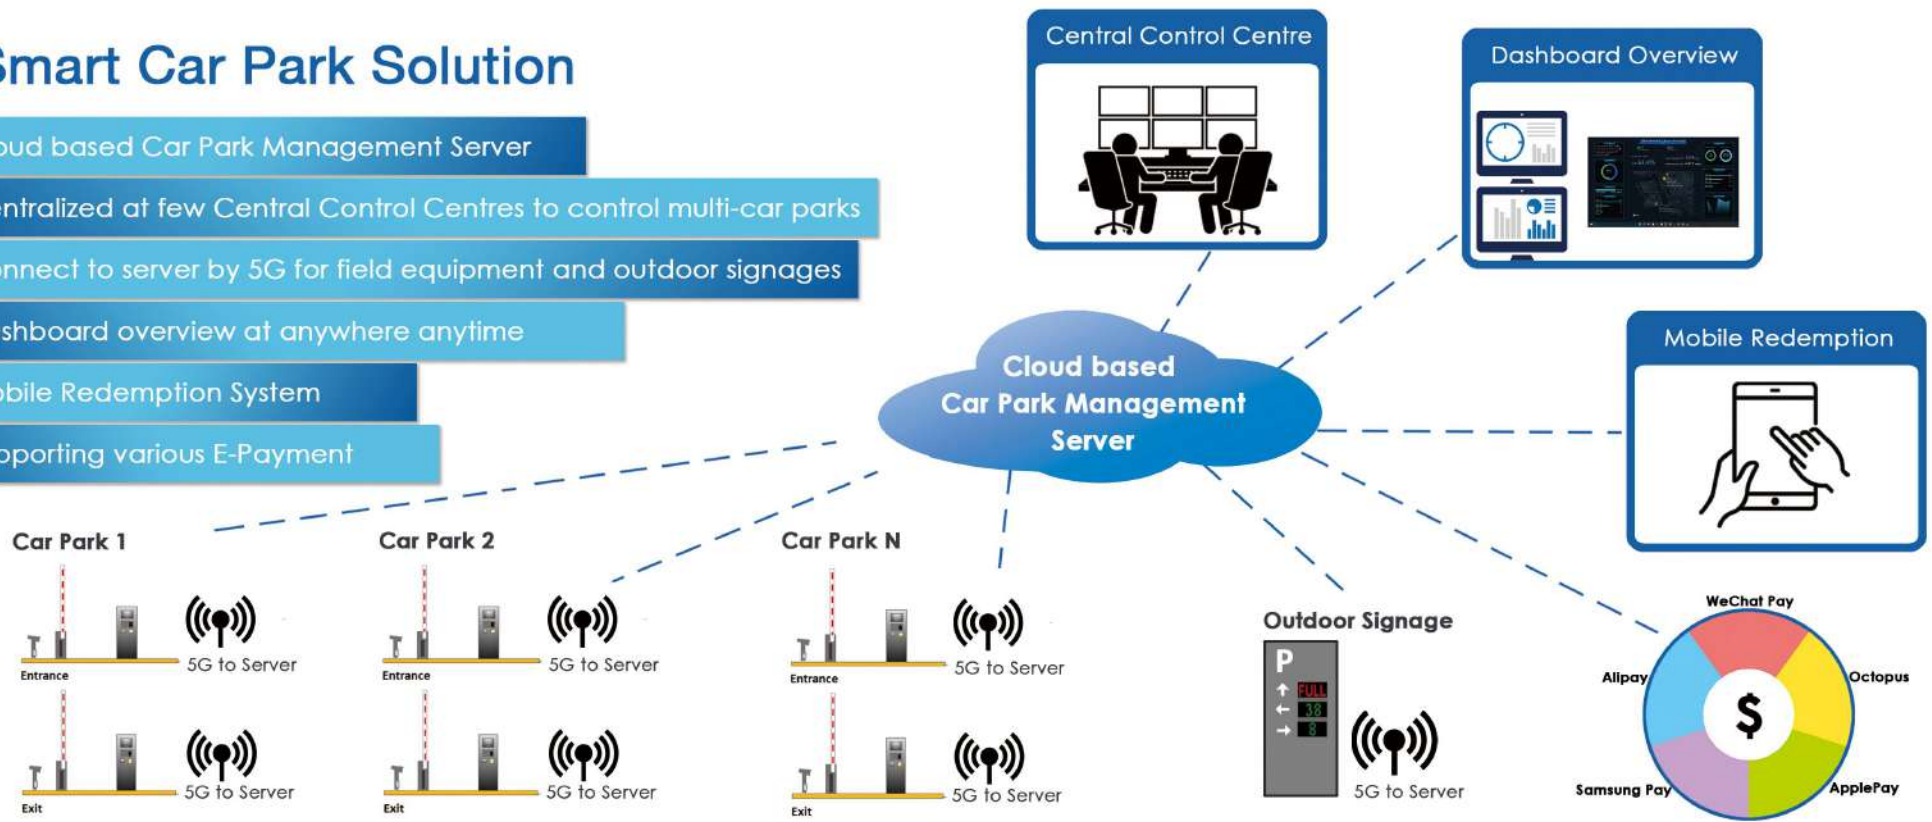

Better user experience from faster finishing the entrance and exit access control.

Parking Guidance & Car Search System

By camera based parking sensors to monitor each parking space, able to provide parking guidance information to the signage and car searching at the kiosk or mobile.

Access Control Column

5G Wireless Outdoor Signage

Barrier Unit

Production Plant

Car Searching Video Sensor

License Plate Recognition Camera

SELF-OWNED MANUFACTURING PLANT

Smart Car Park Solution

- Cloud based Car Park Management Server
- Centralized at few Central Control Centres to control multi-car parks
- Connect to server by 5G for field equipment and outdoor signages
- Dashboard overview at anywhere anytime
- Mobile Redemption System
- Supporting various E-Payment

WIRELESS SMART CAR PARK SOLUTIONS

Benefits on operation

Real time monitoring entrance & exit

Real time Dashboard for data analysis

Cloud based car park management platform

Central Control Centre (CCC) to manage multiple car parks at one station